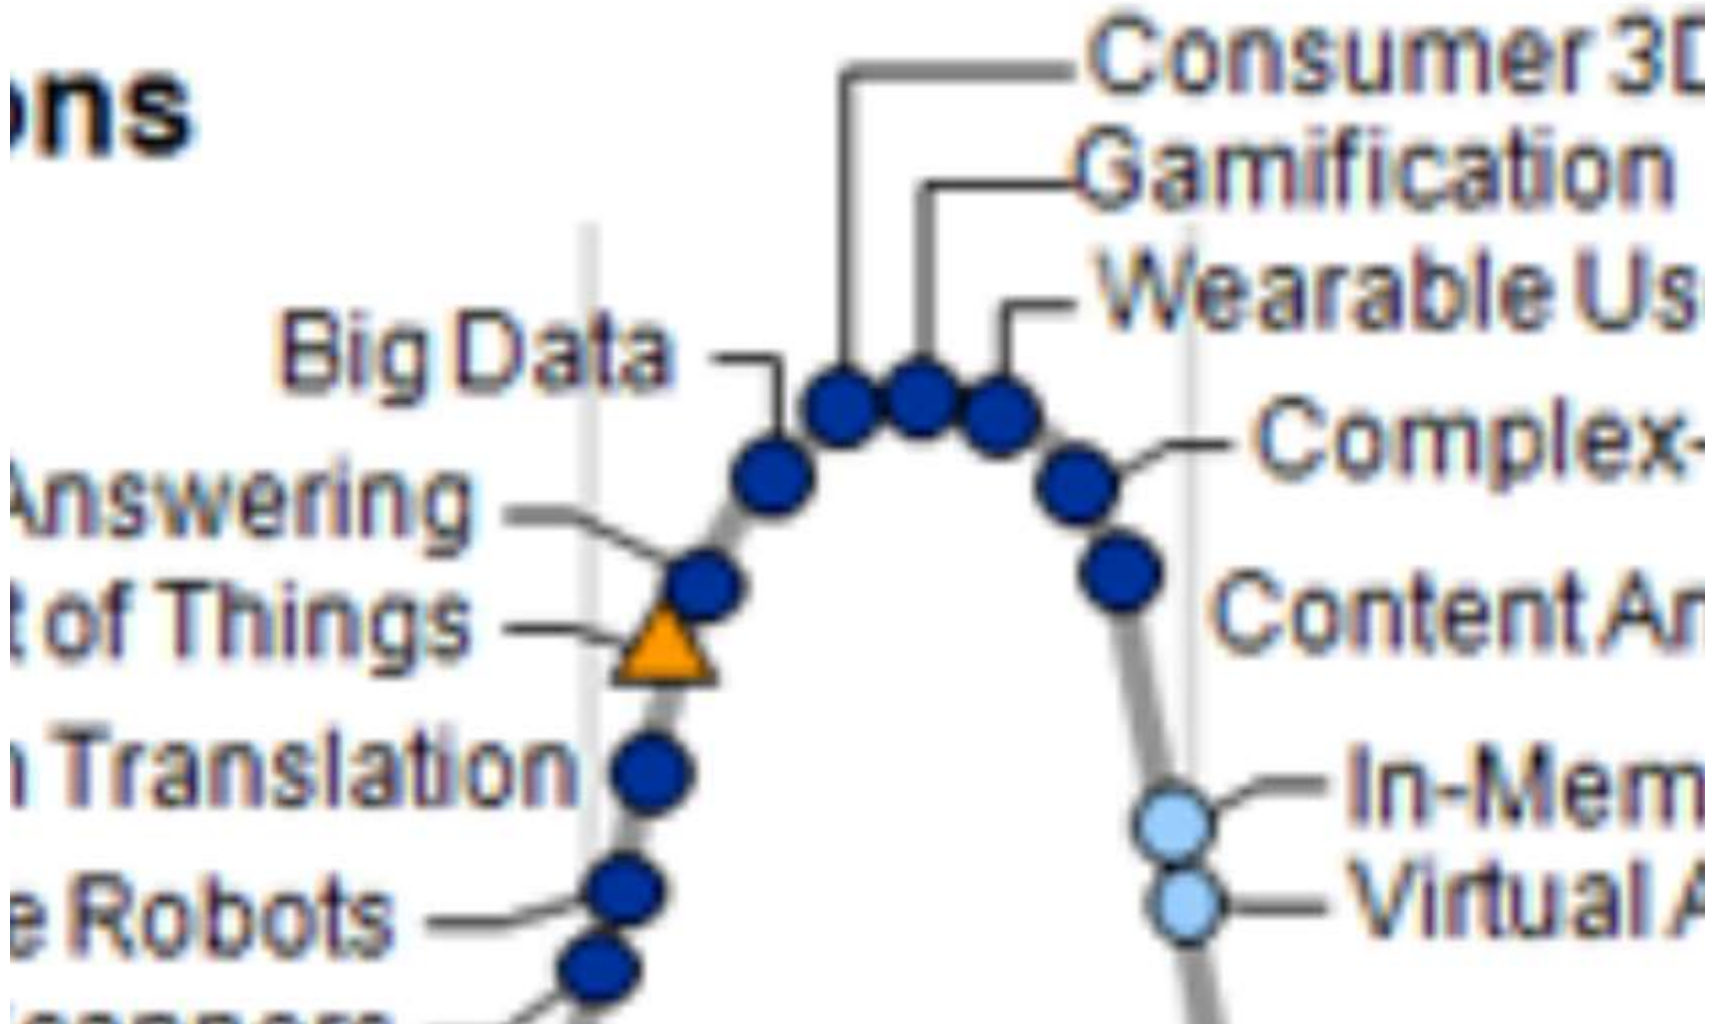

ns

www.hact.org.uk
[@HACThousing](https://twitter.com/HACThousing)