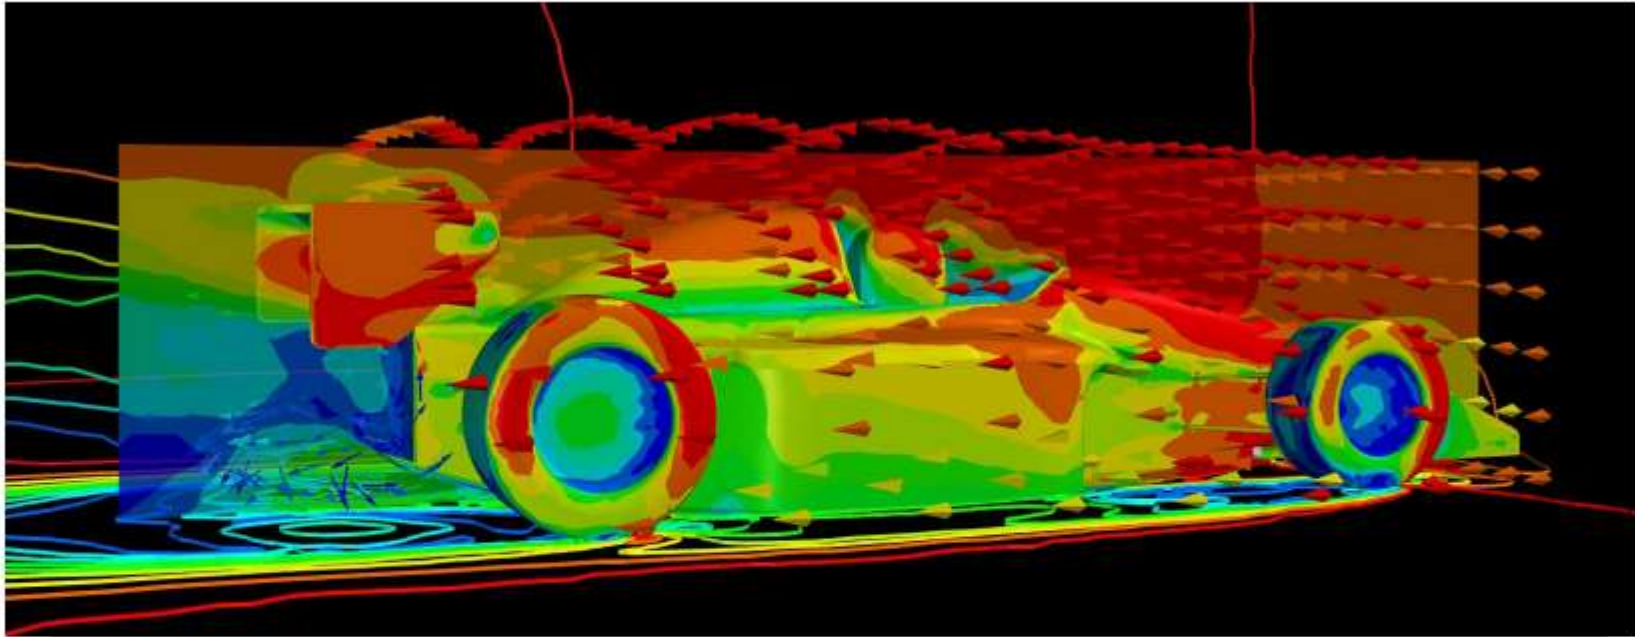

 @HACThousing

F1 CAR FLUID DYNAMICS RENDERED TO ANIMATION BY 400 COMPUTING CORES.
PROCESSING TIME LESS THAN 5 MINUTES

 www.hact.org.uk

 [@HACThousing](https://twitter.com/HACThousing)

1. Book

2. Jump In

3. Enter PIN