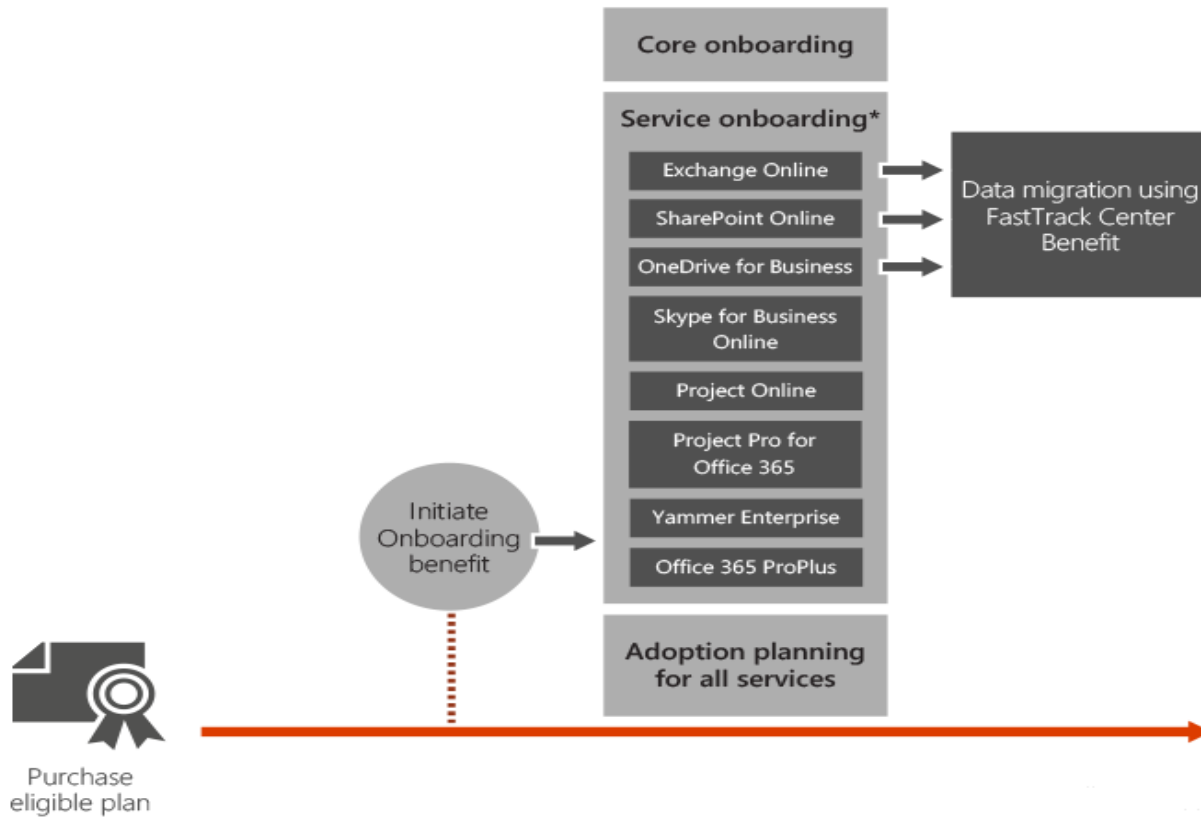

Microsoft Cloud Plans

Office 365
Business Essentials

Office 365
Business

Office 365
Business Premium

Office 365
ProPlus

Office 365
Enterprise E1

Office 365
Enterprise E3

Office 365
Enterprise E5

Office 365
Enterprise K1

On Boarding

Lots of Choice

AD Connect

Active Directory to Azure Active Directory

		
<h3>DirSync</h3> <ul style="list-style-type: none">• Limited to single forest• No writeback features• Customization requires XML coding• No further updates	<h3>AAD Sync</h3> <ul style="list-style-type: none">• Multi-forest support• Writeback<ul style="list-style-type: none">• Passwords• Users• Devices• Groups• Custom attributes exposed in advanced interface <p>Deploy today.</p>	<h3>AAD Connect</h3> <ul style="list-style-type: none">• More installation options<ul style="list-style-type: none">• ADFS for proxy password authentication• AAD Connect Health• Supports high availability scenarios• Includes all AAD Sync features <p>Calendar 1/1 </p>