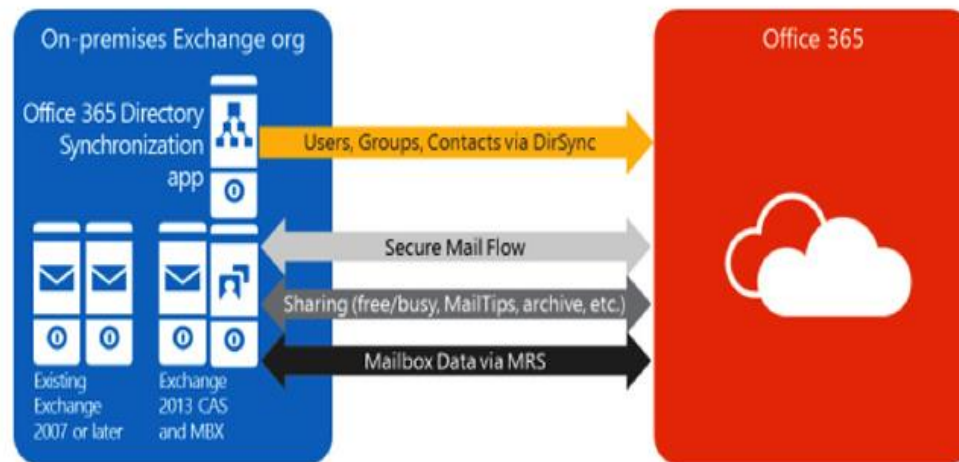

Exchange - Hybrid

2013 hybrid high-level architecture

- First steps, exchange Hybrid with on Premise server.
- Take advantage of Online Archive (To replace on premise .pst files)
- Slowly migrate users to Office365 mail boxes