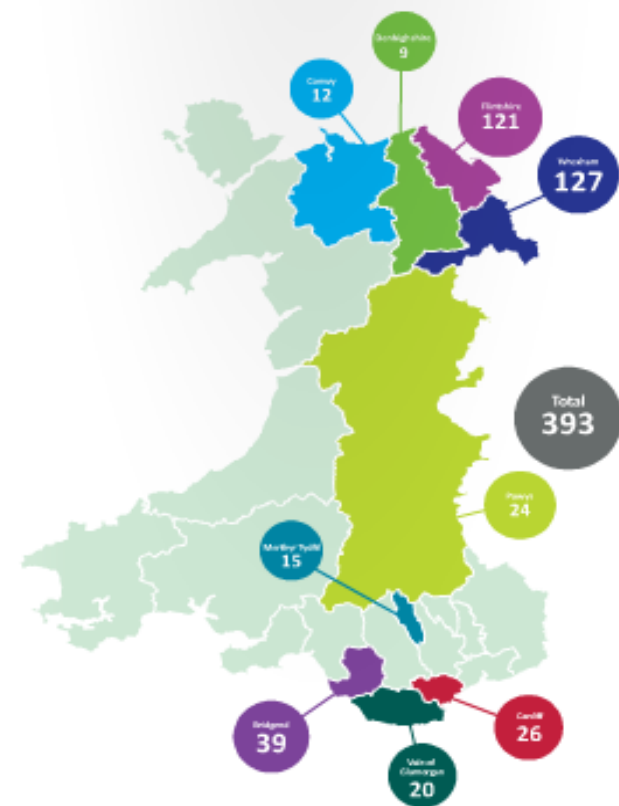

Cloud computing

where angels breathe?

Richard Troote
Head of ICT

- Wales & West Housing founded 1965
- Around 10,000 units across Wales – Developing 393 in the coming years

**“The air up there in the clouds
is very pure and fine, bracing
and delicious. And why
shouldn't it be?--it is the same
the angels breathe.”**